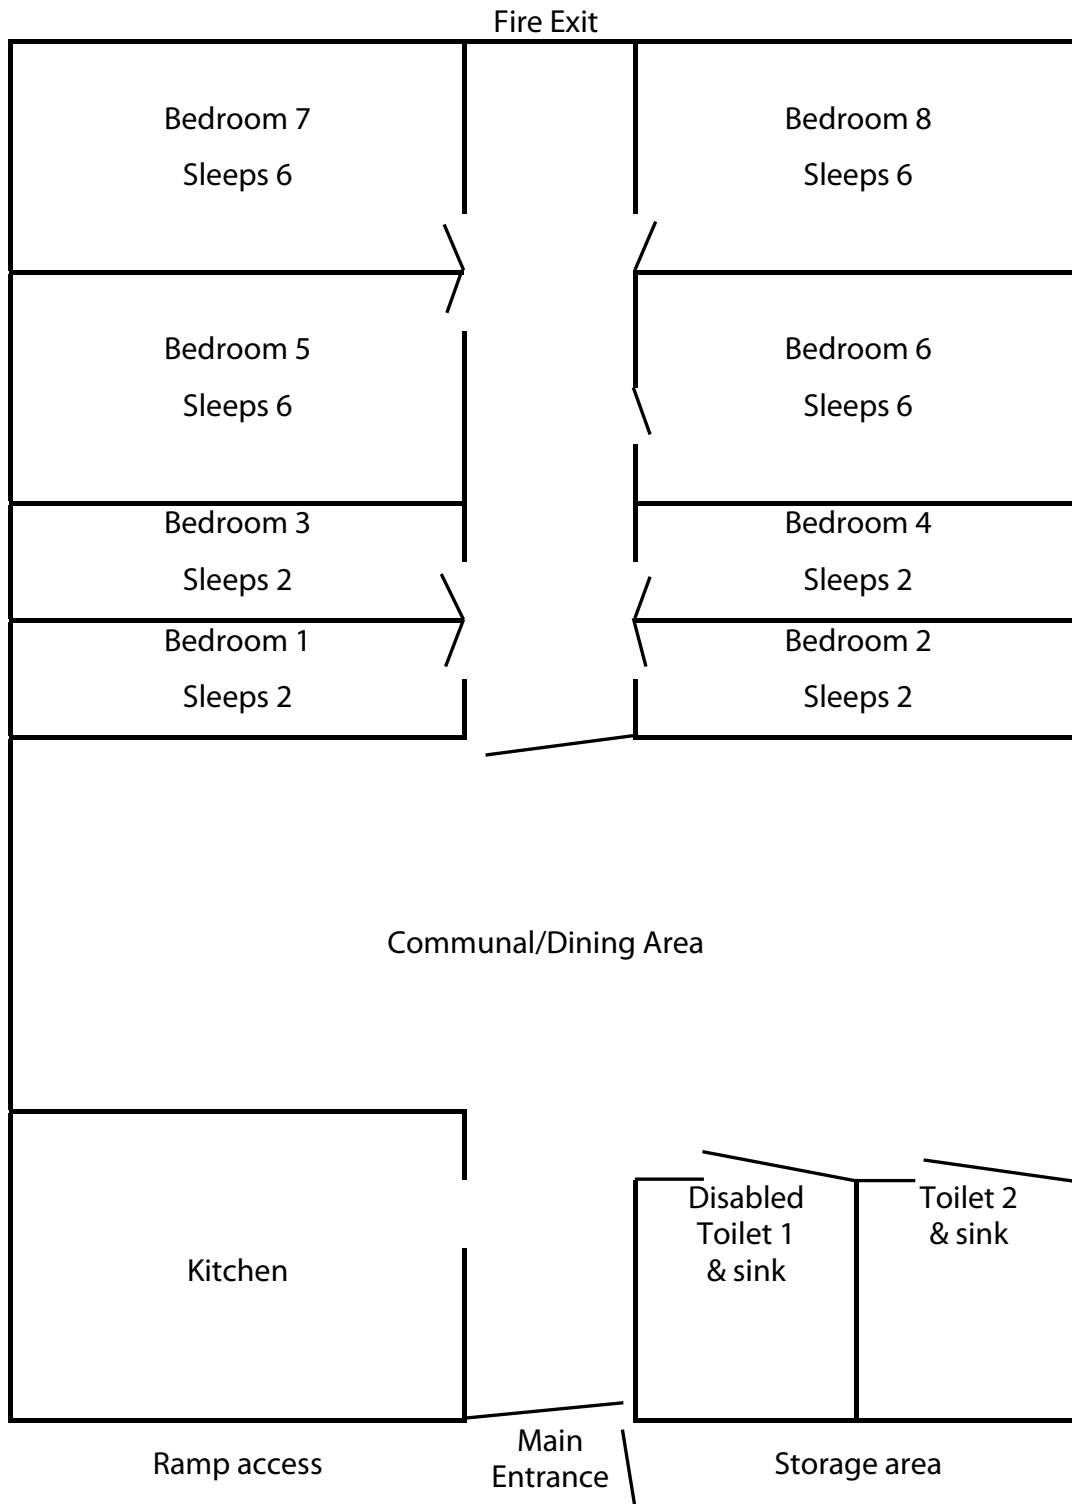

Frylands Wood Scout Outdoor Centre

Pembroke 1 - Floor Plan

Sleeps 32

Bedrooms have bunk beds and mattresses (no linen provided)
 Fully fitted stainless steel kitchen with all cooking equipment, crockery & cutlery
 Dishwasher, one fridge\freezer and two fridges, electric urn and toaster.
 Gas cooker with one large oven and five burners, large electric Ban Marie
 Toilet roll, paper hand towels and spray soap provided in toilets
 Two small grassed areas either side of hut which are usually reserved for hut users
 Situated next to main entrance and car park