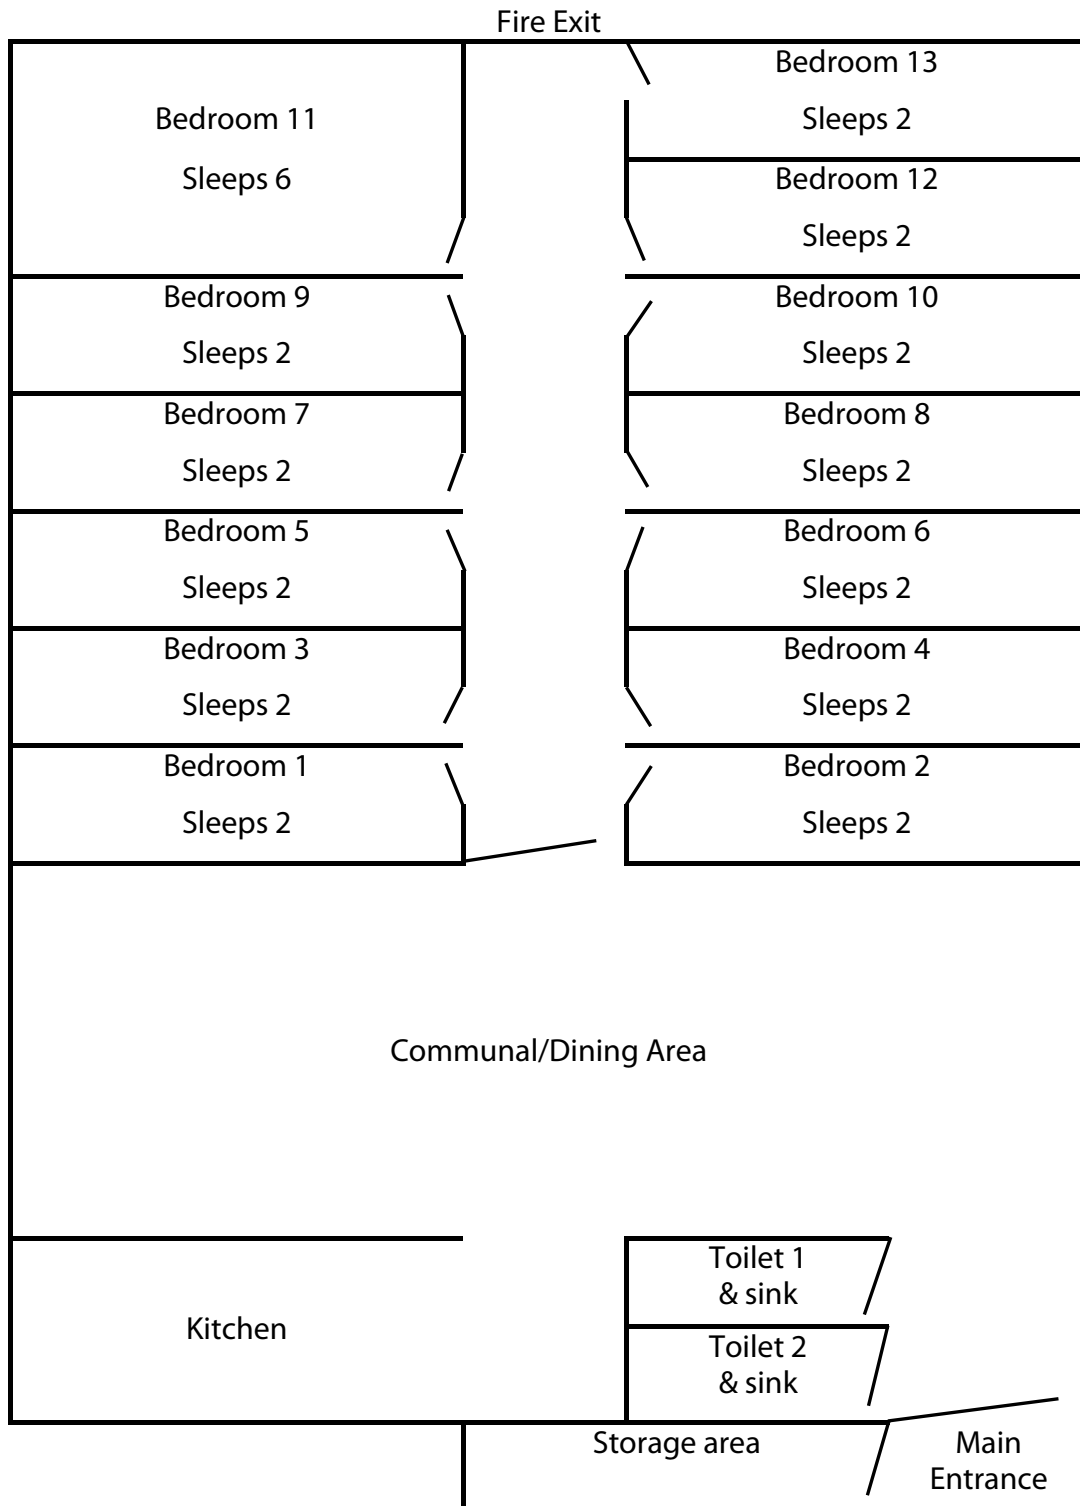

Frylands Wood Scout Outdoor Centre

Pembroke 2 - Floor Plan

Sleeps 30

- Bedrooms have bunk beds and mattresses (no linen provided)
- Fully fitted stainless steel kitchen with all cooking equipment, crockery & cutlery
- Two fridges and one freezer, electric urn and toaster (no dishwasher)
- Gas cooker with double oven and five burners
- Toilet roll, paper hand towels and spray soap provided in toilets
- Fire exit opens to medium green field area which is usually reserved for hut users
- Parking for five cars next to hut